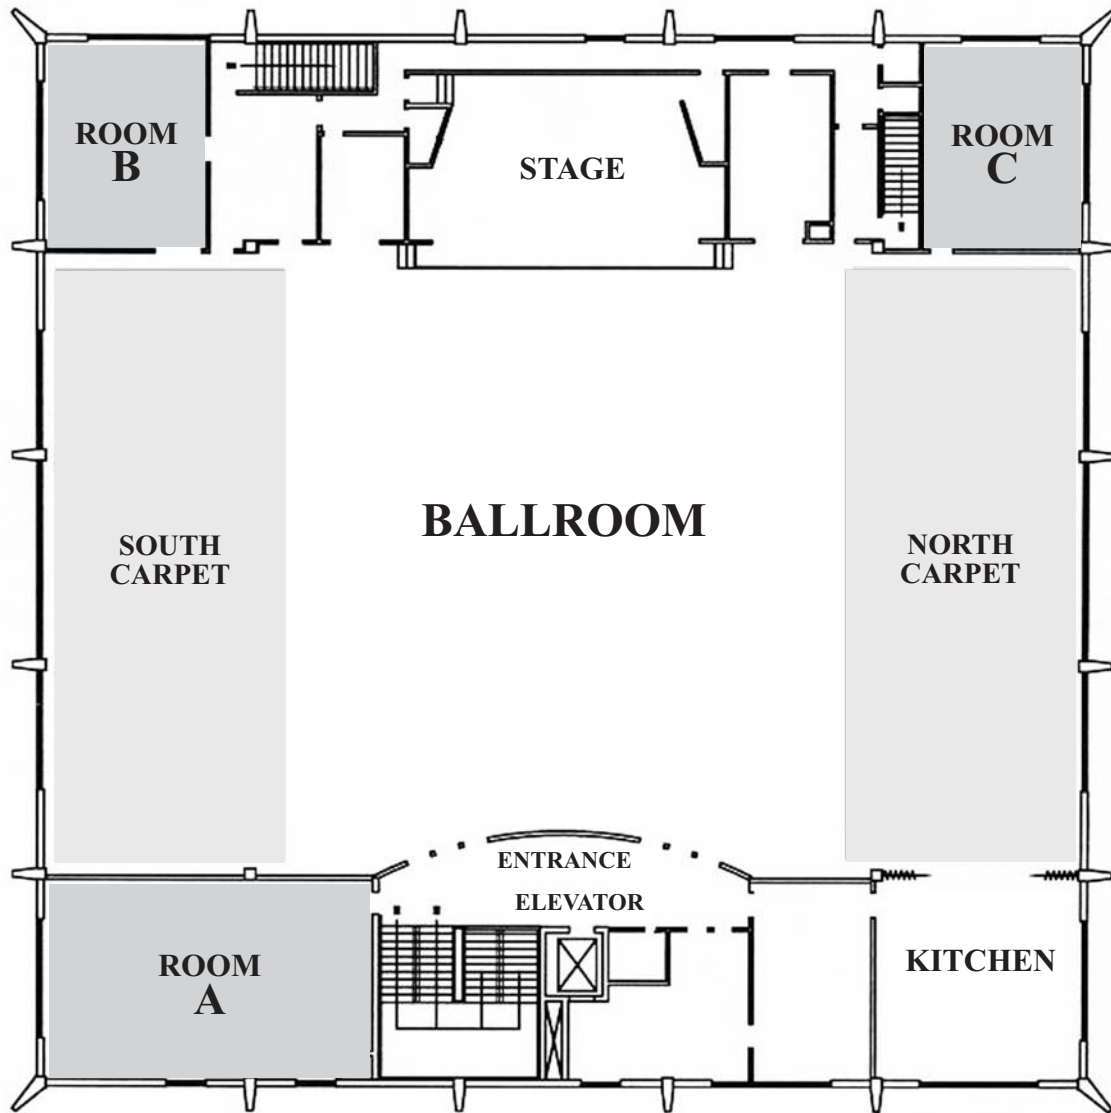

du Bois Center

Northern Arizona University Campus

306 E. Pine Knoll Dr. / Flagstaff, AZ 86011 / 928-523-3321 / nau.edu/dubois

Second Level

CONVENTION AND VISITORS BUREAU

flagstaffarizona.org