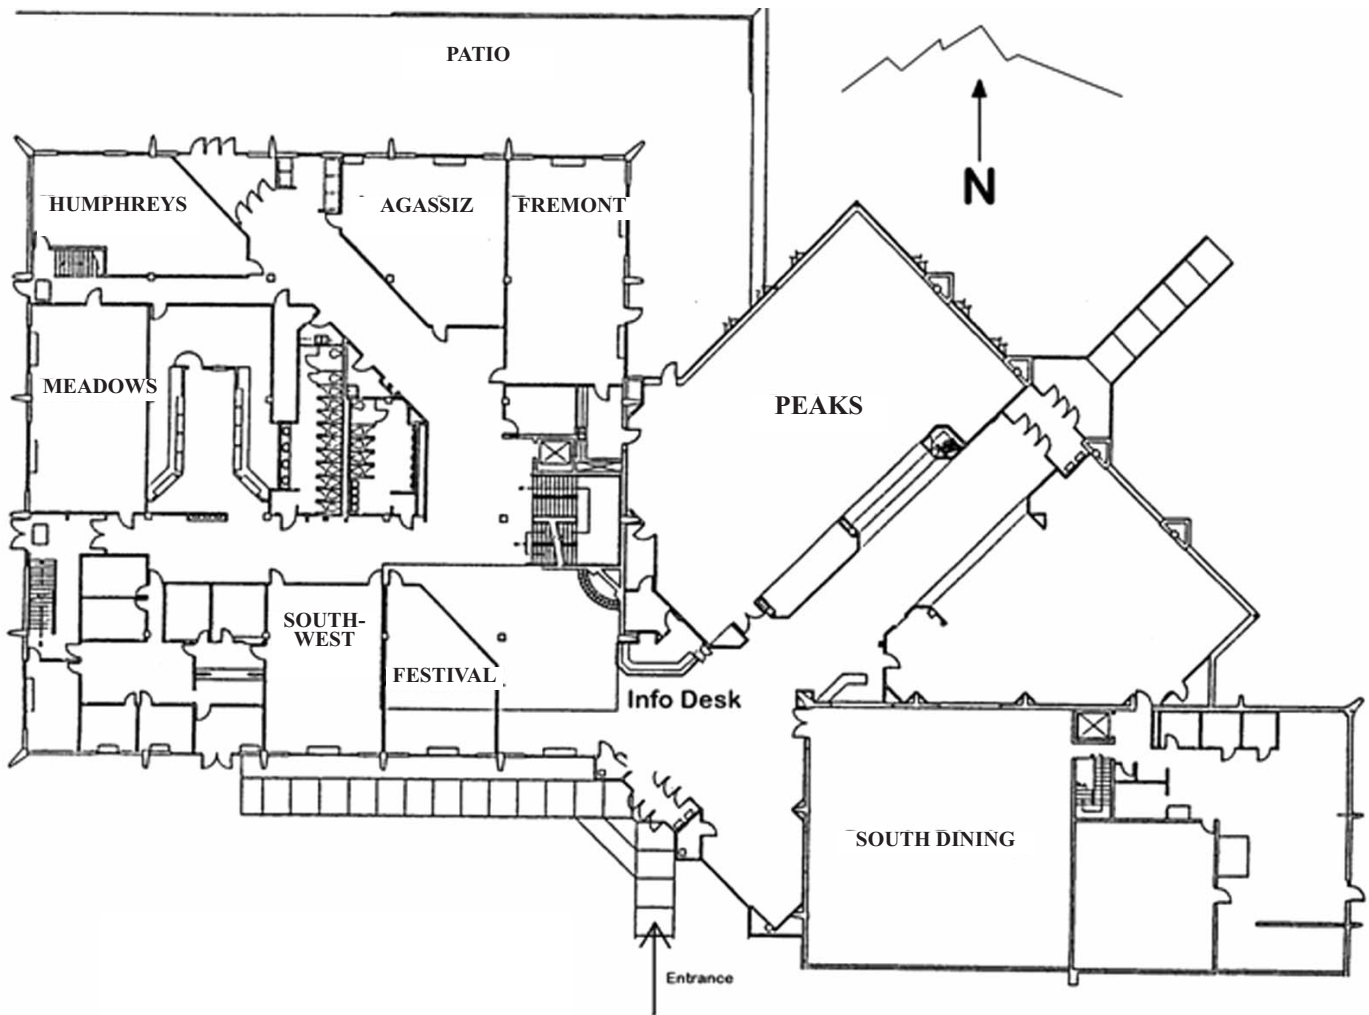

du Bois Center

Northern Arizona University Campus

306 E. Pine Knoll Dr. / Flagstaff, AZ 86011 / 928-523-3321 / nau.edu/dubois

Ground Floor

CONVENTION AND VISITORS BUREAU

flagstaffarizona.org

du Bois Center

Northern Arizona University Campus