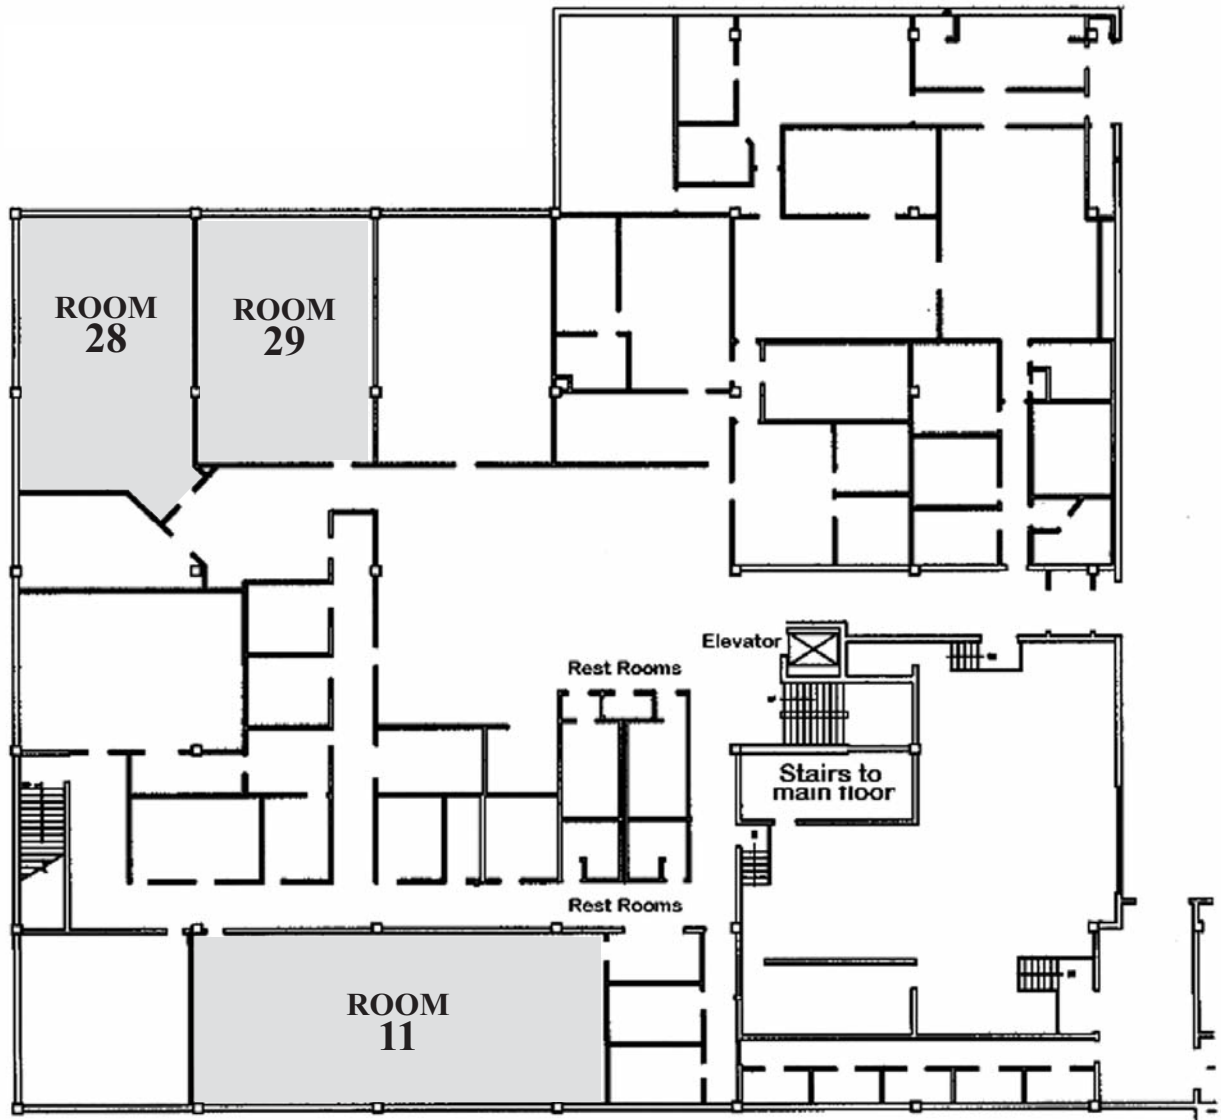

306 E. Pine Knoll Dr. / Flagstaff, AZ 86011 / 928-523-3321 / nau.edu/dubois

Second Level

CONVENTION AND VISITORS BUREAU

flagstaffarizona.org

du Bois Center

Northern Arizona University Campus

306 E. Pine Knoll Dr. / Flagstaff, AZ 86011 / 928-523-3321 / nau.edu/dubois